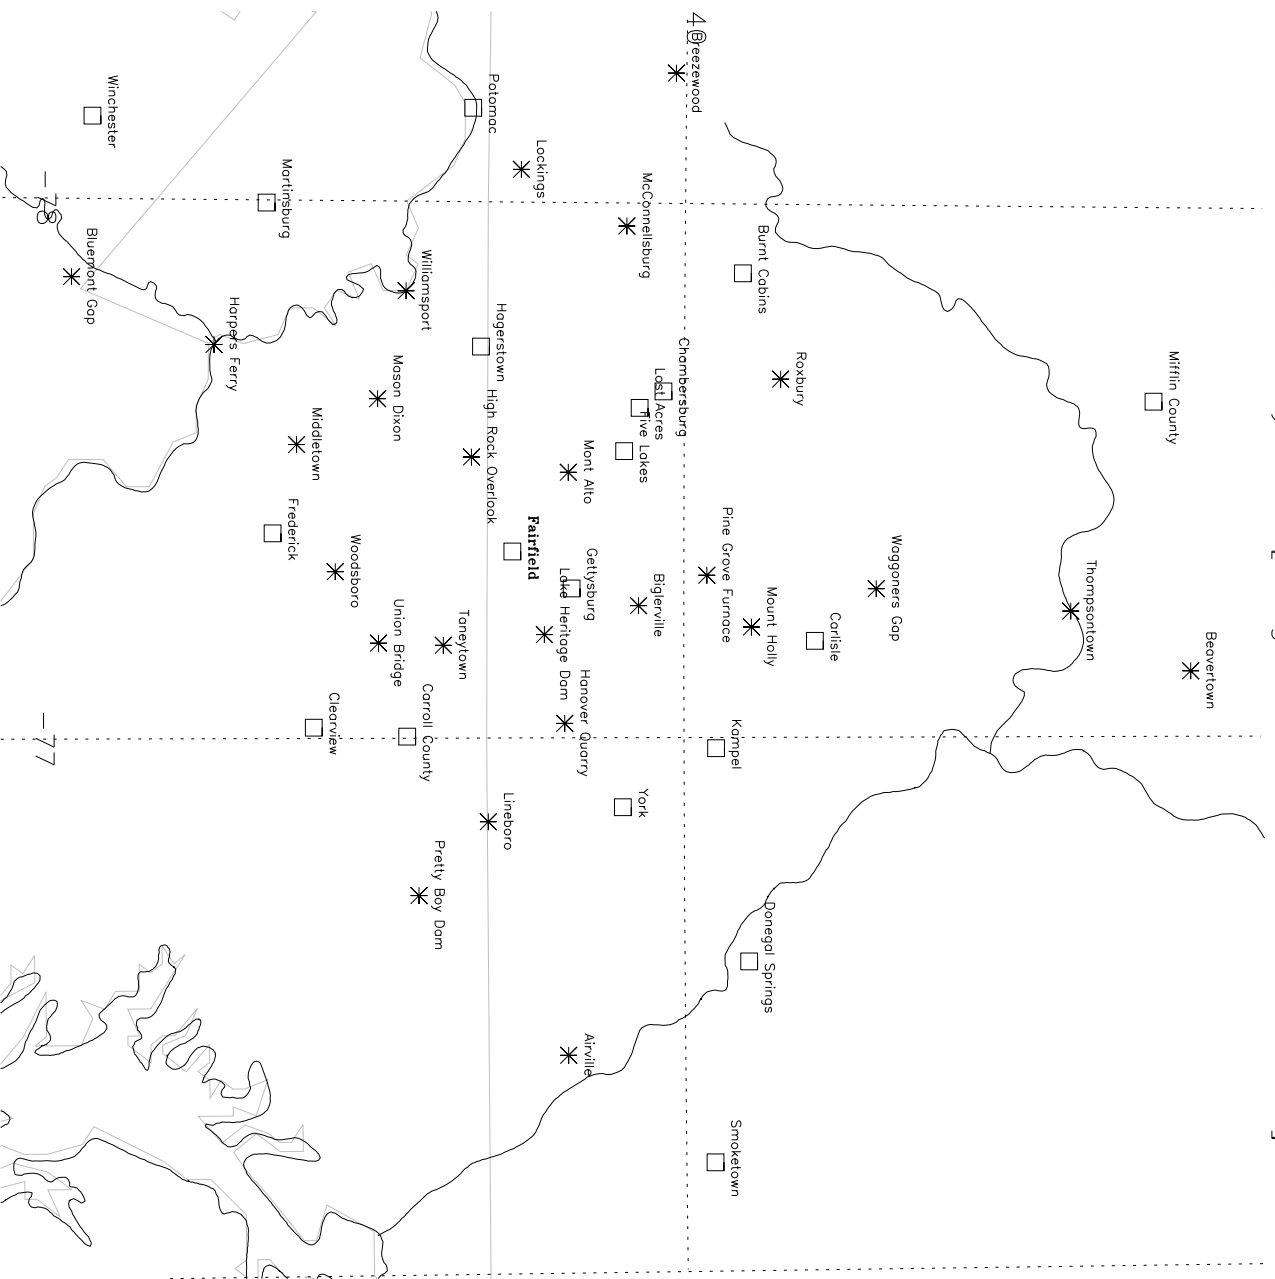

# Fairfield, Pennsylvania [ Region 4 North Control Points ]

"Kontiduride Soaring Turnpoint Exchange" [ <http://acro.horvard.edu/soaring/IL/TF/> ] data courtesy of *St. Regis Muskoka* '1'