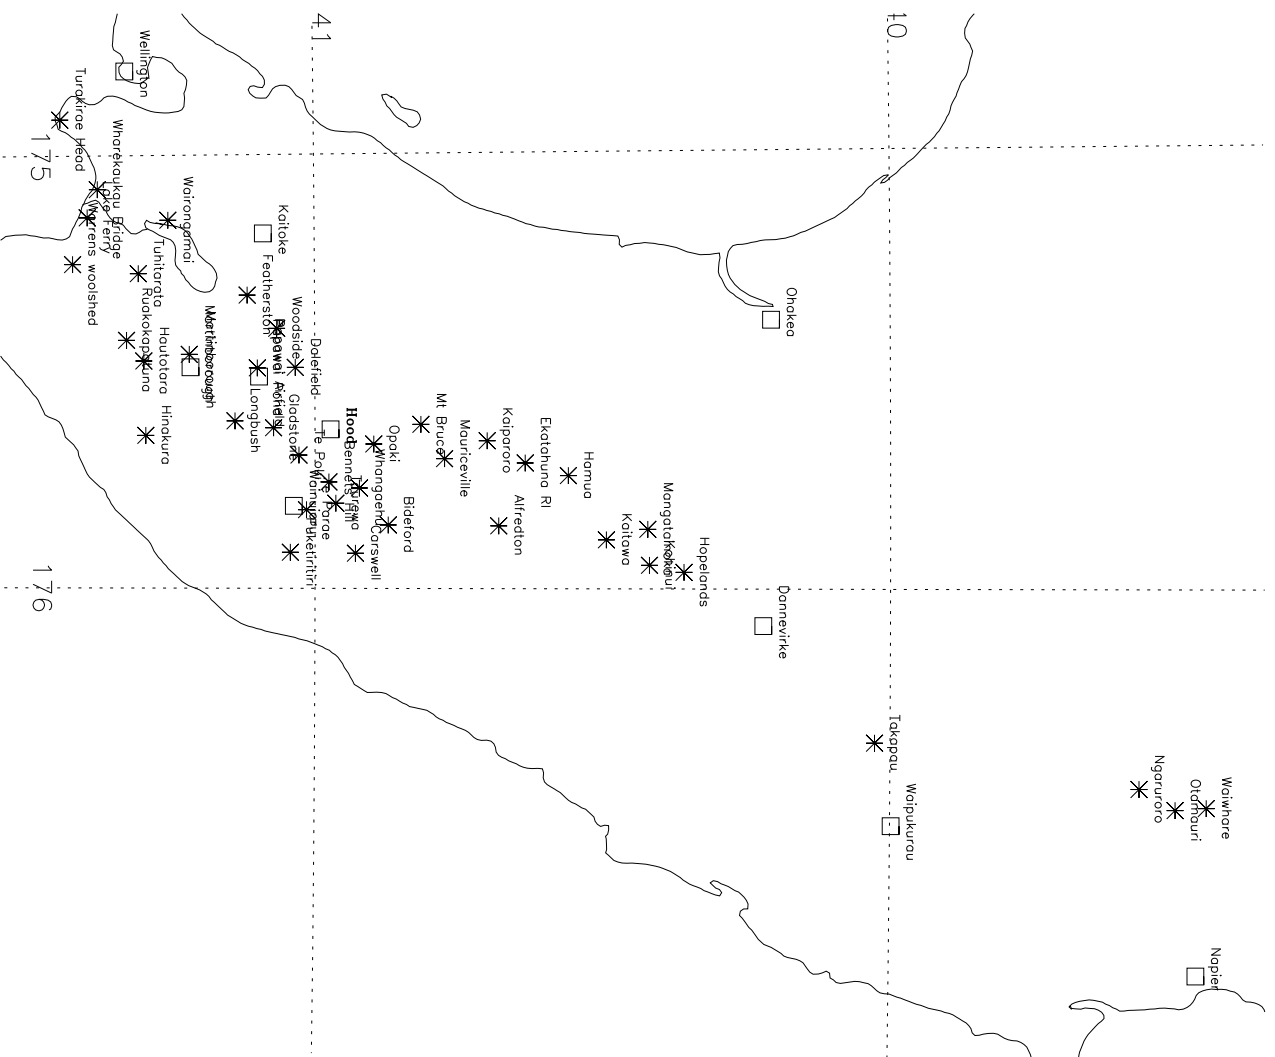

# Masterton, New Zealand

"Worldwide Soaring Turnpoint Exchange" [ <http://acro.hawaii.edu/SOARING/AL/TF/> ] data courtesy of *Shady Skies*

Last updated on Wednesday January 16, 2002 at 20:17