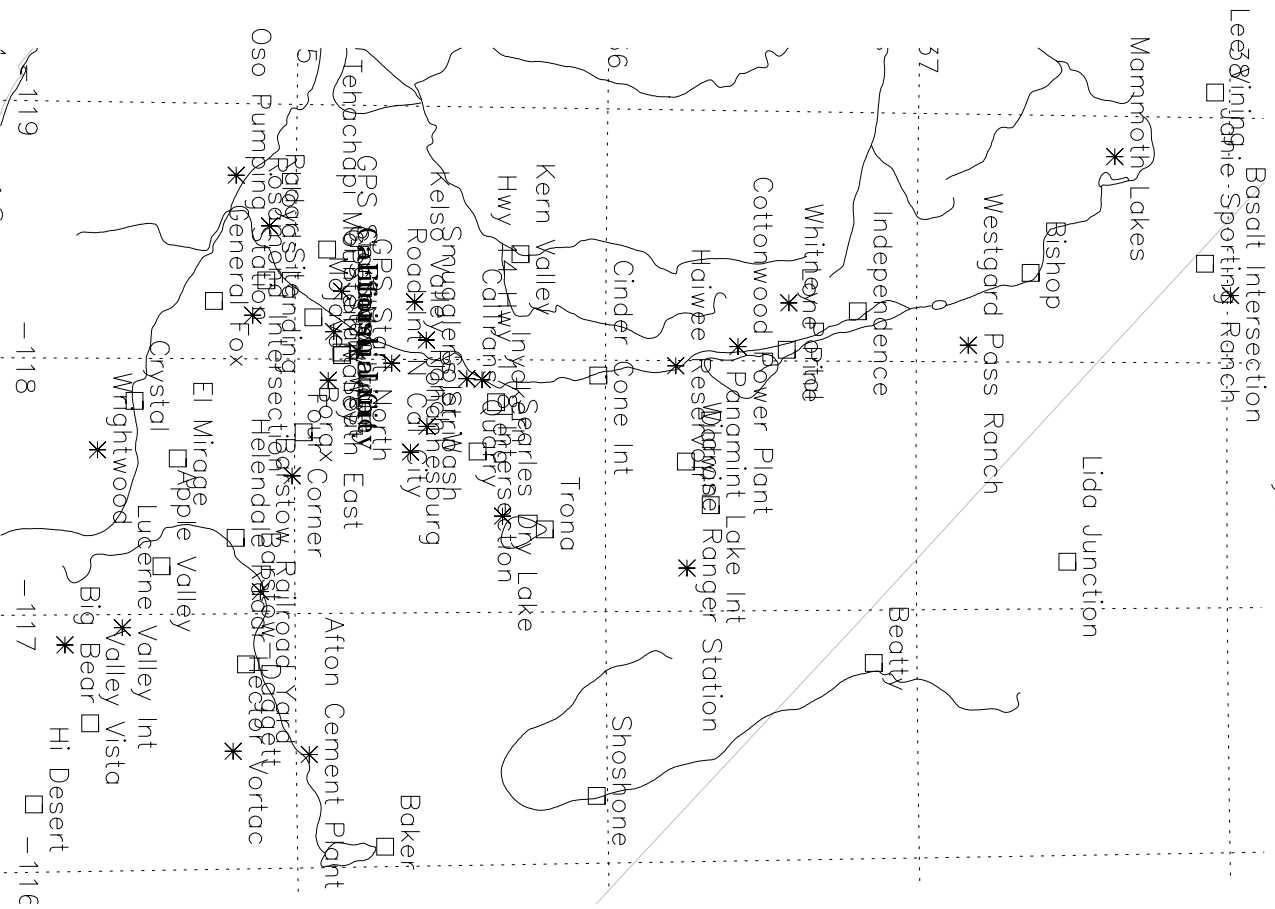

California City, California

"Worldwide Soaring Turnpoint Exchange" [<http://acro.howard.edu/SSA/IL/TP>] data courtesy of *Walter Segura "WZ"*