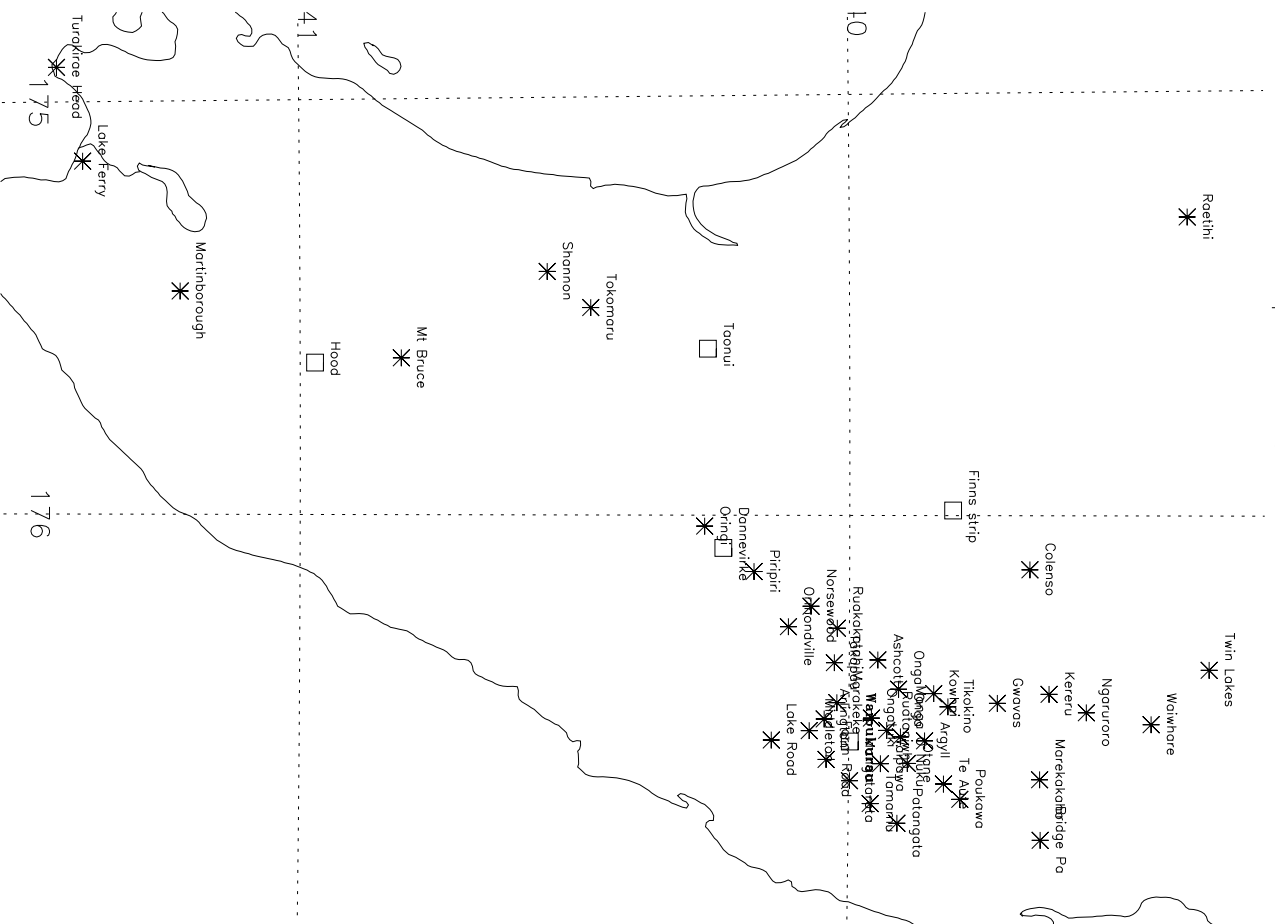

# Waipukarau, New Zealand

"Koriduride Soaring Turnpoint Exchange" [ <http://ocron.horward.edu/soaring/IL/TF/> ] data courtesy of *Small Stems*

Last updated on Thursday November 2, 2000 at 20:35