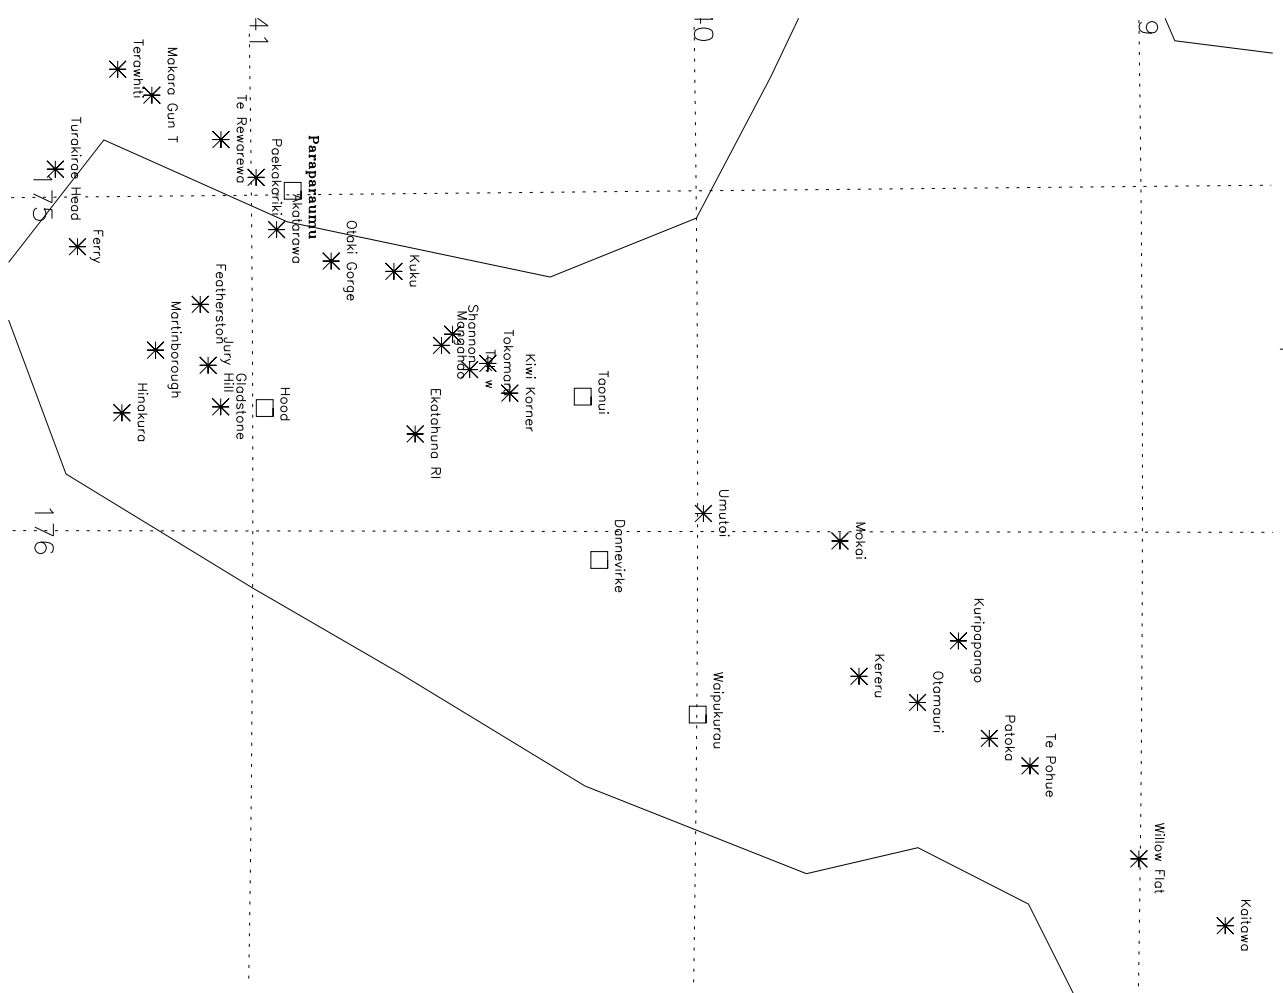

# Paraparumu, New Zealand

"Koriduride Soaring Turnpoint Exchange" [ <http://ocro.harvard.edu/soaring/IL/TF/> ] data courtesy of *Shady Slane*

Last updated on Sunday October 28, 2001 at 19:53